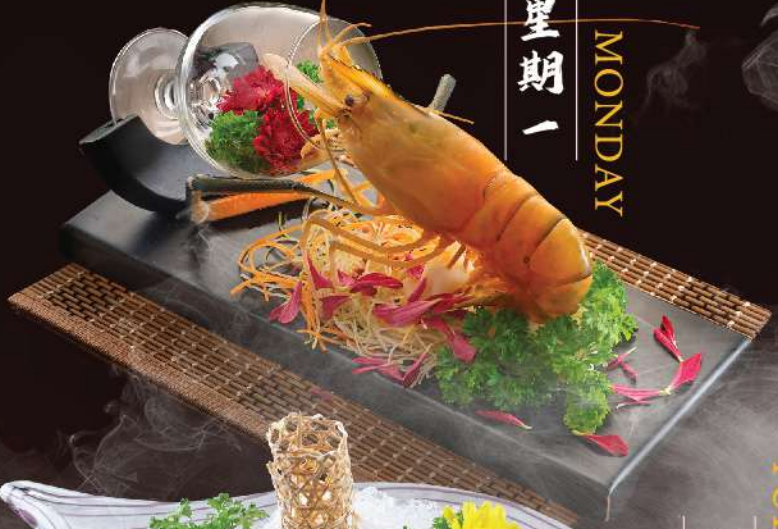

星期一

MONDAY

星期二

TUESDAY